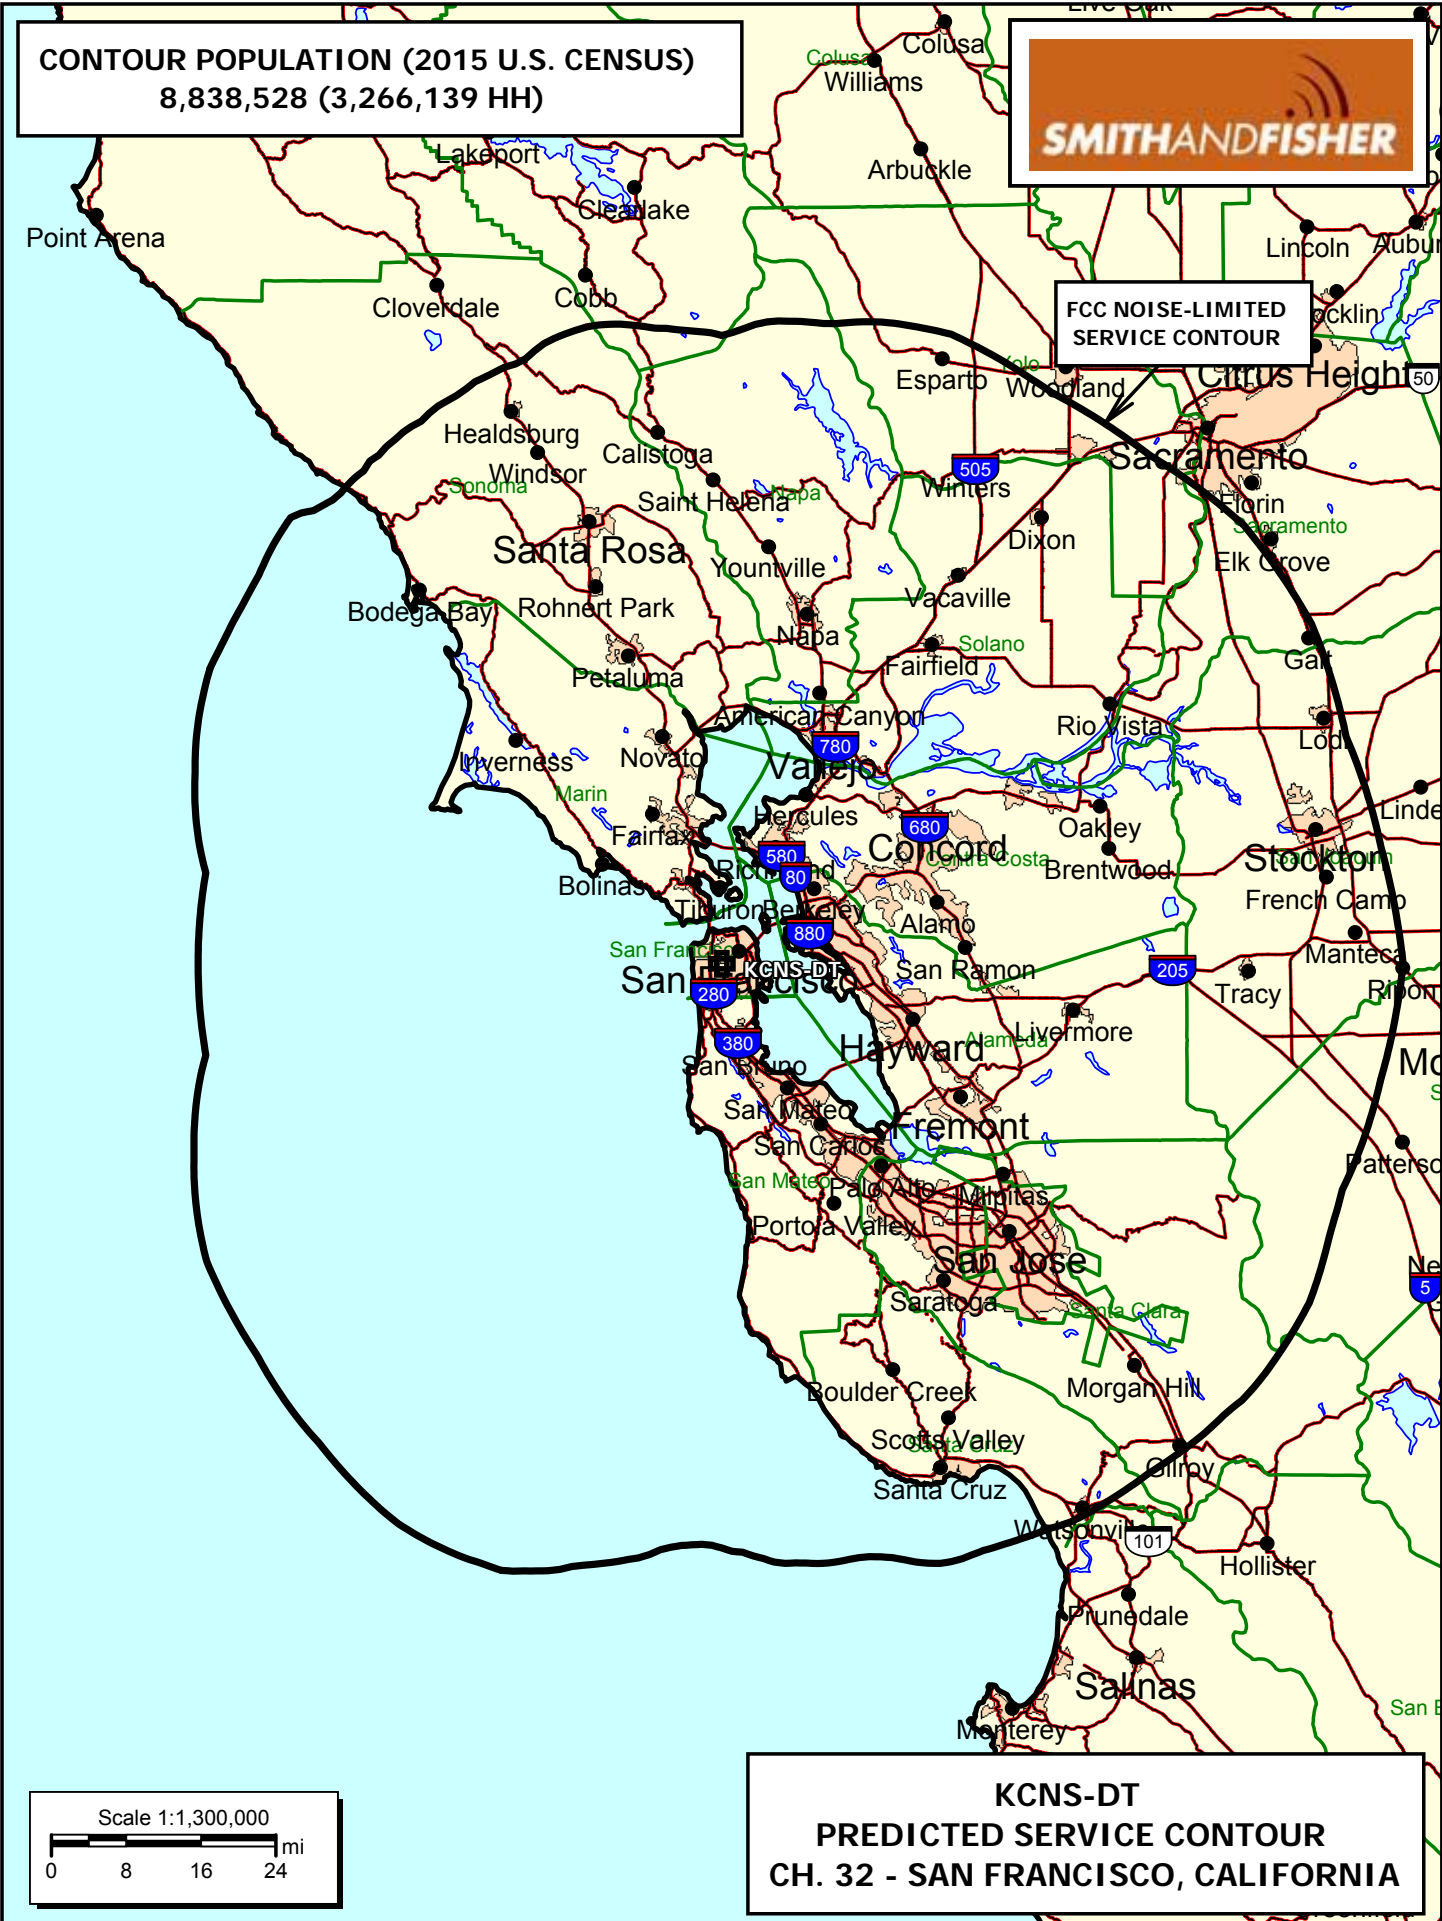

**CONTOUR POPULATION (2015 U.S. CENSUS)**  
8,838,528 (3,266,139 HH)

**FCC NOISE-LIMITED SERVICE CONTOUR**

**KCNS-DT**  
**PREDICTED SERVICE CONTOUR**  
**CH. 32 - SAN FRANCISCO, CALIFORNIA**