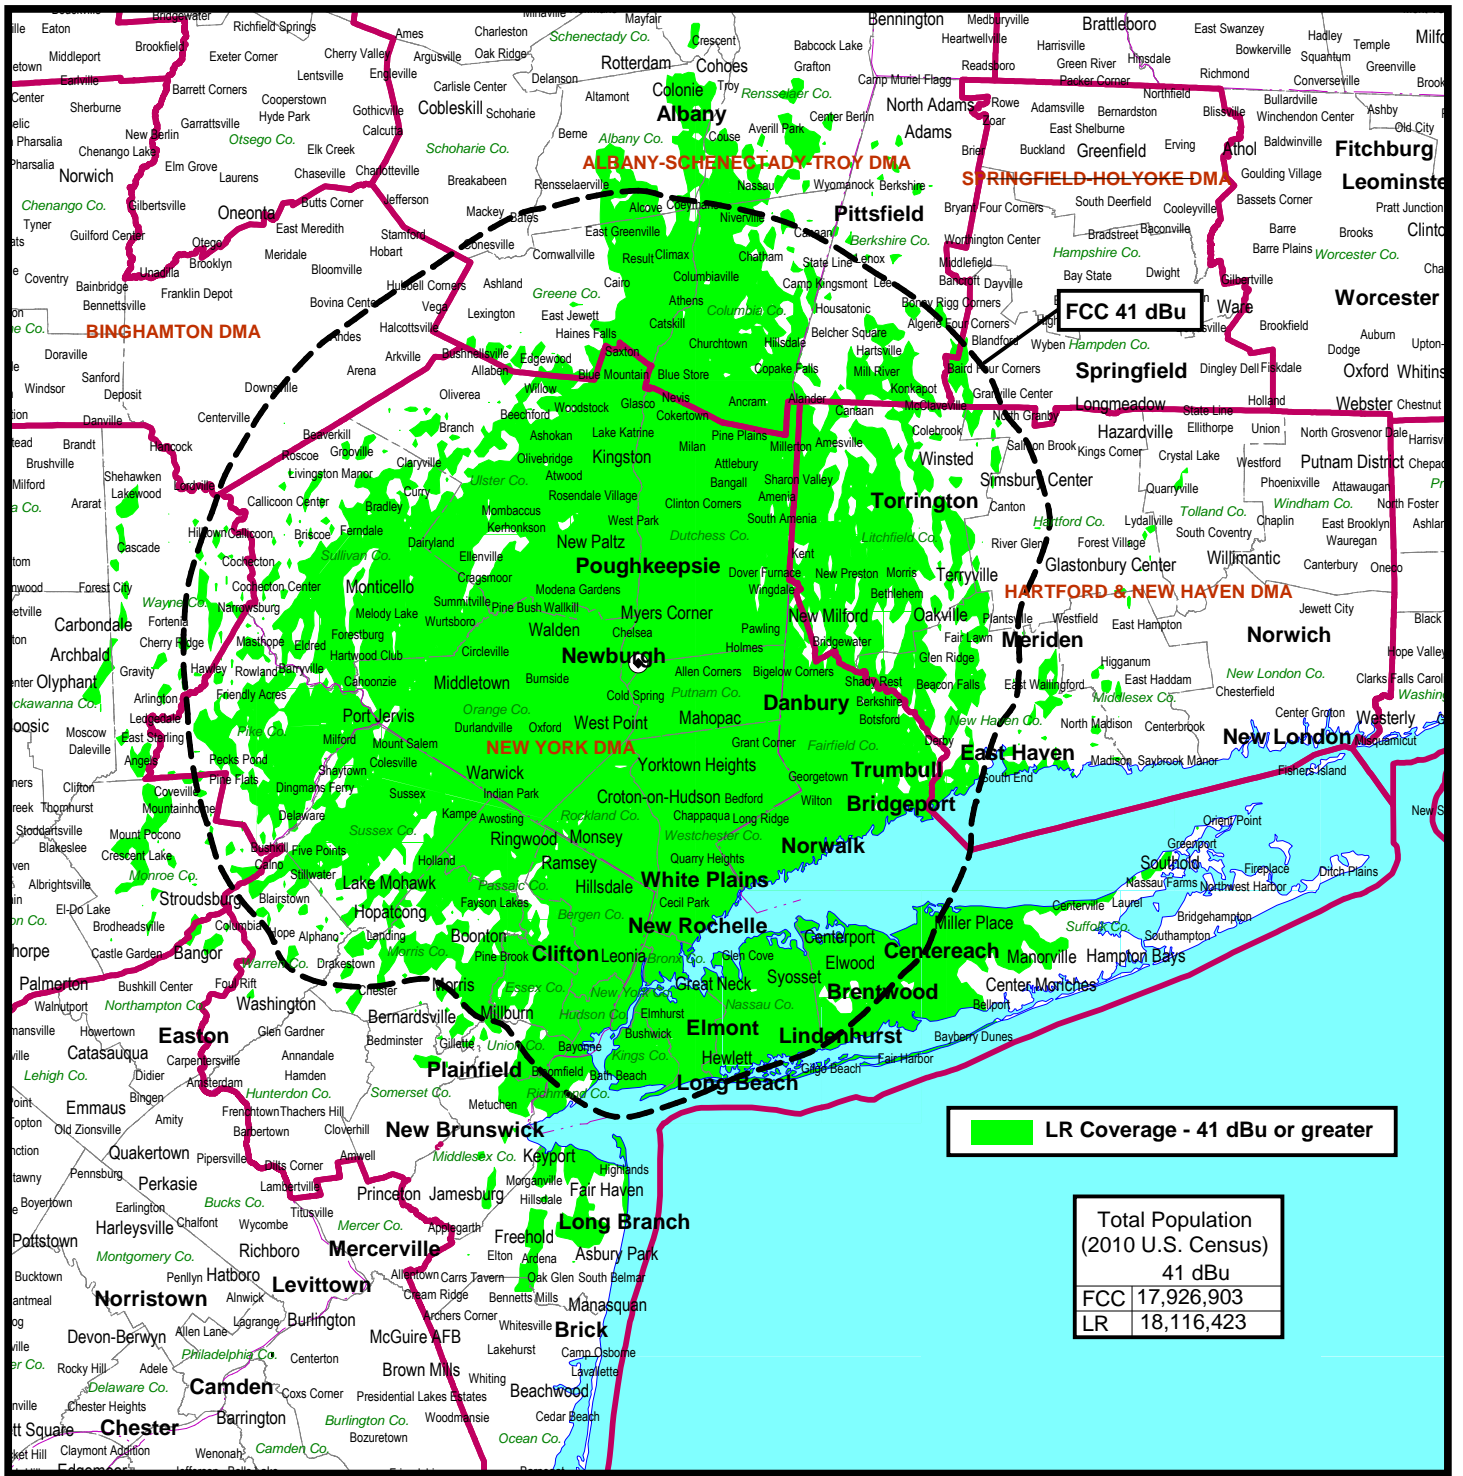

Figure 1

FCC & LONGLEY-RICE PREDICTED 41 DBU COVERAGE

DTV STATION WRNN-DT - CP OPERATION
 KINGSTON, NEW YORK
 CH 48 946 KW 381 M

du Treil, Lundin & Rackley, Inc. Sarasota, Florida