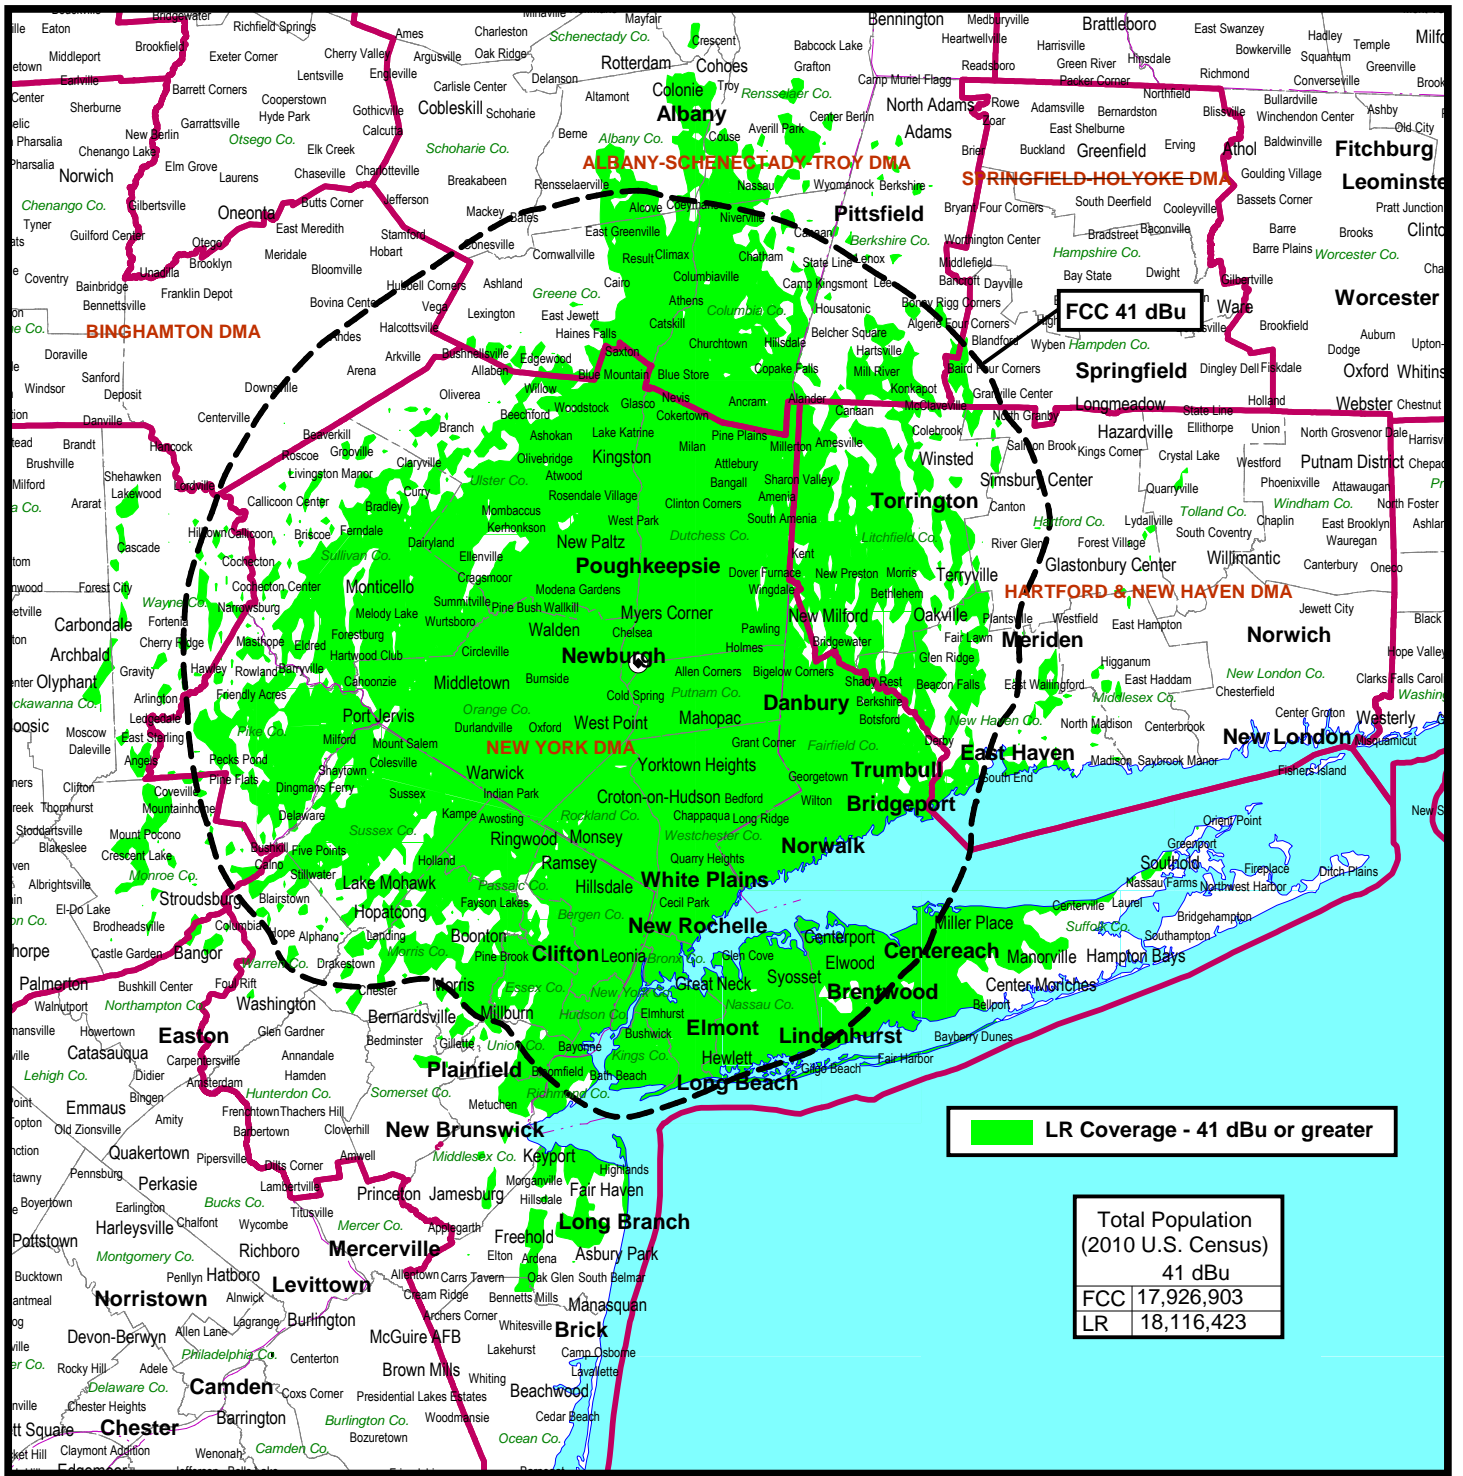

Figure 1

LR Coverage - 41 dBu or greater

Total Population (2010 U.S. Census)	
41 dBu	
FCC	17,926,903
LR	18,116,423

FCC & LONGLEY-RICE PREDICTED 41 DBU COVERAGE

DTV STATION WRNN-DT - CP OPERATION
 KINGSTON, NEW YORK
 CH 48 946 KW 381 M